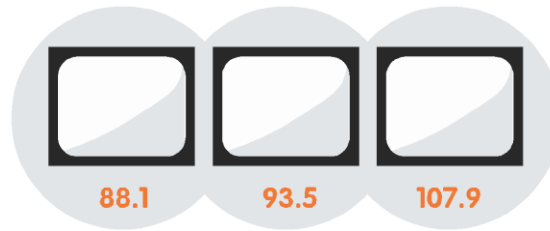

uses radio frequencies
available in your area

FM Wireless

The Broadcastvision Entertainment FM Transmitter is the most universal entertainment solution available. With a transmission range of more than 25,000sq/ft, the FM transmitter provides high quality audio transmission for maximum reception. Broadcast audio wirelessly from a TV or any audio source with an audio output jack.

FM RECEIVER FEATURES:

- 10-key or New Retro Simplified Version
- Multiple mounting configurations
- Previous Channel (10 Key Version)
- Durable membrane designed to withstand high volume use
- Compatible with all FM Transmitters on the market
- Easy to program with 52 Channel Presets
- Channel Seek Feature
- Direct Channel Access
- Adjustable Sound Quality through Equalization
- Bright Red Low Glare LED Channel Display
- Inexpensive and easy to change headphone jack
- Customizable – easy to brand your logo (Retro Version)
- Dimensions: 4.5" by 2"
- Weight: 4 oz.
- 2-year warranty; extended warranties available.