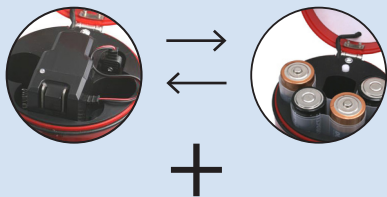

The AmpliVox POWER GUARANTEE

Interchangeable Power Source

Power up with the **Rechargeable Li-ion Battery Pack** for two times more operating time. OR use standard batteries. It's your choice!

Battery Strength Indicator*

Only from AmpliVox, the **Battery Indicator Lights** means you'll always know when it's time to recharge or replace the batteries.

You'll never
= run out of
power again!

* Battery Indicator Lights featured on S601R, SB601R only. Not on S600R or SB600R

- **MITY-MEGS GO THE DISTANCE!** 20 Watts means you'll be heard up 900 yards. That's just about nine football fields!
- **MINI-MEGS COMMAND ATTENTION!** 10 Watts covers up to 100 yards and groups of up to 50 people. Perfect for smaller groups and venues.
- **DOUBLE YOUR TALK TIME!** The Lithium-ion battery pack delivers up to two times more operating time than standard batteries.
- **BATTERY INDICATOR LIGHTS (S601R only)** mean you'll always know when it's time to recharge.
- **CHARGE! ANYTIME, ANYPLACE** You'll never be without your charger—it's built right into the battery! Your next charge is as close as the nearest outlet.
- **NO POWER? NO PROBLEM!** AmpliVox megaphones are designed to run on both Li-ion batteries or standard batteries.

Put the Li-ion inside!

S1402 Lithium-ion Battery Pack with built in charging plug

Battery plugs directly into outlet. No charger to keep track of!

LED Charge Status Indicator and Automatic Charge Protection

Go green and save green! Rechargeable batteries can be reused hundreds of times and last for years. And fewer batteries in landfills means a greener world for all.