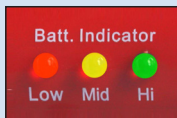

Keep it simple with our "Charge and Go" Megs: The S601R and S600R Megaphones

SB601R/S601R Mity-Meg 20 Watt Megaphone

SB600R/S600R Mini-Meg 10 Watt Megaphone

The AmpliVox POWER GUARANTEE

Interchangeable Power Source

Power up with the **Rechargeable Li-ion Battery Pack** for two times more operating time. OR use standard batteries. It's your choice!

Battery Strength Indicator*

Only from AmpliVox, the **Battery Indicator Lights** means you'll always know when it's time to recharge or replace the batteries.

You'll never
 = run out of
 power again!

* Battery Indicator Lights featured on S601R, SB601R only. Not on S600R or SB600R

- **MITY-MEGS GO THE DISTANCE!** 20 Watts means you'll be heard up 900 yards. That's just about nine football fields!
- **MINI-MEGS COMMAND ATTENTION!** 10 Watts covers up to 100 yards and groups of up to 50 people. Perfect for smaller groups and venues.
- **DOUBLE YOUR TALK TIME!** The Lithium-ion battery pack delivers up to two times more operating time than standard batteries.
- **BATTERY INDICATOR LIGHTS (S601R only)** mean you'll always know when it's time to recharge.
- **CHARGE! ANYTIME, ANYPLACE** You'll never be without your charger—it's built right into the battery! Your next charge is as close as the nearest outlet.
- **NO POWER? NO PROBLEM!** AmpliVox megaphones are designed to run on both Li-ion batteries or standard batteries.

SB601/S601 only

- Battery strength indicator lights (LOW, MID, HI)
- 3 Modes: Talk, Siren, Whistle
- Adjustable volume and gain control

SB600R/S600 only:

- 2 Modes: Talk and Siren
- Folds for easy portability
- Adjustable volume control