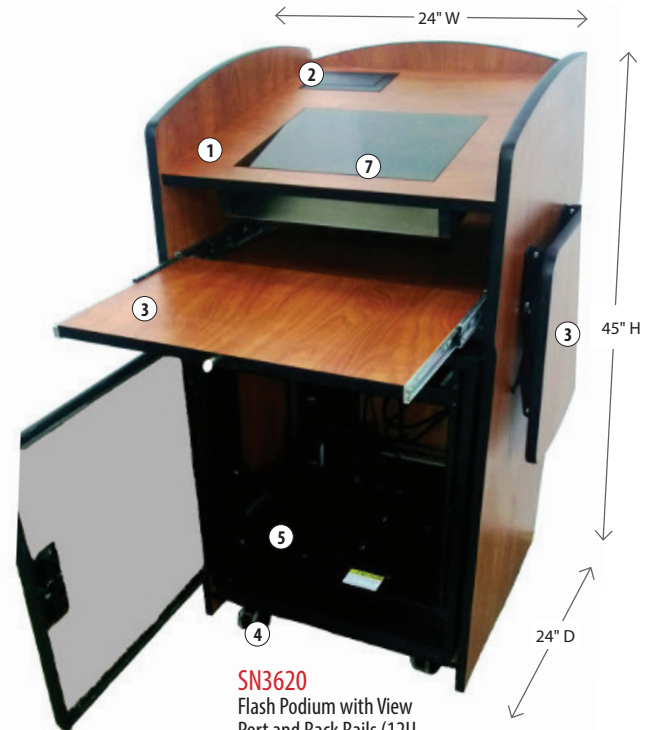

Flash Podiums

*A professional multimedia podium
with sophisticated features*

SN3620
Flash Podium with
Viewport

- With a convenient angled desktop and pencil stop to hold your reading and presentation materials
- A 3 position Flip-up Power / Data Port to accommodate AC / Computer / Audio connectivity, is standard on all models
- Wire drop at the rear of cabinet is also provided
- Reference shelf, adjustable shelf, and folding side shelf accommodate all your multimedia needs
- All models come with a 4-outlet surge protector strip
- Moves easily, with the help of four industrial hidden casters (two lock)
- SN3615 model comes with a removable Rack Rails
- SN3620 comes with a removable Rack Rails as well as a viewport to install a LCD Monitor below your desktop (fits 15" – 17" display size)

SN3610
Flash Podium

SN3610, SN3615, SN3620 Flash Podiums

FEATURES	Angled desktop for your reading materials ①
	Wire drop at the rear of cabinet
	Flip-up Data Port accommodates AC / Computer / Audio connectivity ②
	Reference shelf, adjustable shelf, and folding side shelf ③
	Moves easily, with the help of four industrial hidden casters (two lock) ④
	Spacious storage cabinet ⑤
	Removable Rack Rails (12U and 10U)/ 12RU storage / locked (SN3615, SN3620 only) ⑥
Viewport: 14" H x 15" W Tempered Glass Panel mounted flushed into fixed desktop. Adjustable LCD Display Mounting Bracket fits 15" – 17" display size (SN3620 only) ⑦	
MATERIALS/ COLORS	Scratch resistant Melamine; Available in Maple, Cherry, Black and Gray
WARRANTY	1 year
DIMENSIONS	45"H x 24"W x 24"D, Ships fully assembled

AVAILABLE COLORS

SN3620
Flash Podium with View
Port and Rack Rails (12U
and 10U)

Model #	Product Description	Product Wt.	MSRP
SN3620	Flash Podium with View port and Rack Rails (12U and 10U)	215 lbs	\$3,741.00
SN3615	Flash Podium with View port	205 lbs	\$2,991.00
SN3610	Flash Podium	155 lbs	\$2,118.00