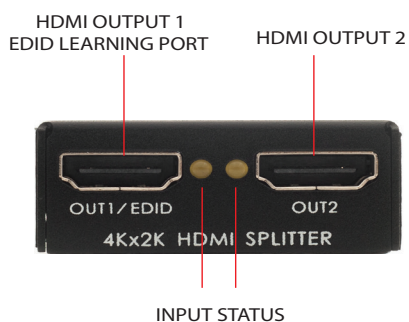

COMPACT 1X2 HDMI SPLITTERS

HDMI-1x2-II

- HDMI 1.4a compliant
- HDCP compliant
- EDID learning from output 1
- Supports up to 1080P 60Hz and 4Kx2K up to 30Hz
- Supports deep color up to 12 bits
- Magnetic Mount

MODEL	HDMI-1X2-II
DESCRIPTION	1x2 HDMI Splitter
INPUTS	1 x HDMI Type A
OUTPUTS	2 x HDMI Type A
RESOLUTION	Up to 1920 x 1200 / 1080P @ 60Hz
DIMENSIONS	62 mm W x 113 mm D x 29 mm H
POWER	DC 5V