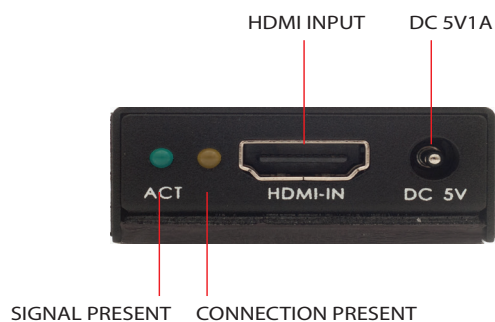

COMPACT 1X2 HDMI SPLITTERS

HDMI-1x2-II

- HDMI 1.4a compliant
- HDCP compliant
- EDID learning from output 1
- Supports up to 1080P 60Hz and 4Kx2K up to 30Hz
- Supports deep color up to 12 bits
- Magnetic Mount

MODEL	HDMI-1X2-II
DESCRIPTION	1x2 HDMI Splitter
INPUTS	1 x HDMI Type A
OUTPUTS	2 x HDMI Type A
RESOLUTION	Up to 1920 x 1200 / 1080P @ 60Hz
DIMENSIONS	62 mm W x 113 mm D x 29 mm H
POWER	DC 5V