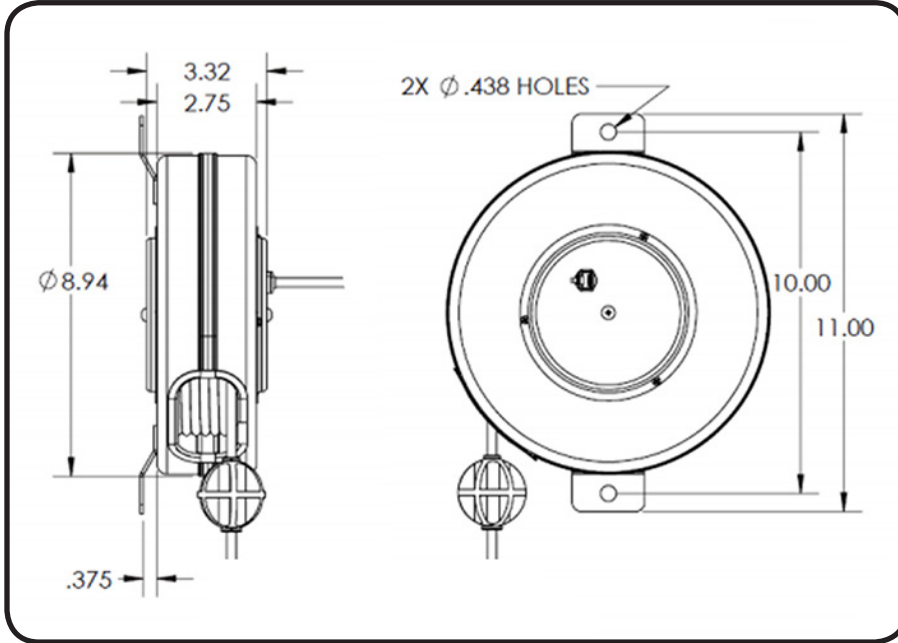

Stage Ninja® 42 Foot Retractable Female XLR Cable Reel

Premium 22 AWG XLR cable with genuine Neutrik® connectors. Pull cable to desired length (it locks in place); give the cable another pull to unlock. Cable instantly retracts into protective housing.

Custom options available. Call 317-829-1507 to learn more. Made in USA 

WARNING

Read all instructions. Keep out of reach of children. The Stage Ninja® Retractable Cable Reel is not a toy! This product can cause injury including but not limited to burns, cuts, eye injuries, or amputation if cord is used improperly. Recoil can cause injuries, especially when recoil is unexpected. When unplugging from connection, hold the cable end when retracting to maintain control of recoil. Do not wrap cord around finger, neck, arm, leg or other appendage or body part. The retractable cord is for use by responsible adults only. Do not allow anyone to touch or encounter the reel while it is in use. Stop using the retractable cable reel if the cable becomes frayed, damaged, shows any other signs of wear and tear, or does not function properly. Do not attempt to repair the cord. Wear long pants to reduce the risk of burns and cuts from the retractable cord. Do not place hands, feet, head or any other appendage or body part near housing unit while the cord is extended. Please heed these warning and use retractable cable reel with caution.

Reel Material	Retraction length (US/M) / Connector	Reel Size / Color	Cord Color	Static Length / Connector
Powder Coated Steel	42ft (12.8m) / Neutrik Female	9 Inch / Black	Black	6ft (1.8m) / Neutrik Male
Weight	Constant Tension Available	Shielded	Mounting	Warranty
8 lbs. / 3.6 kg	Yes	Yes	Flat Mounting Strap	1 Year