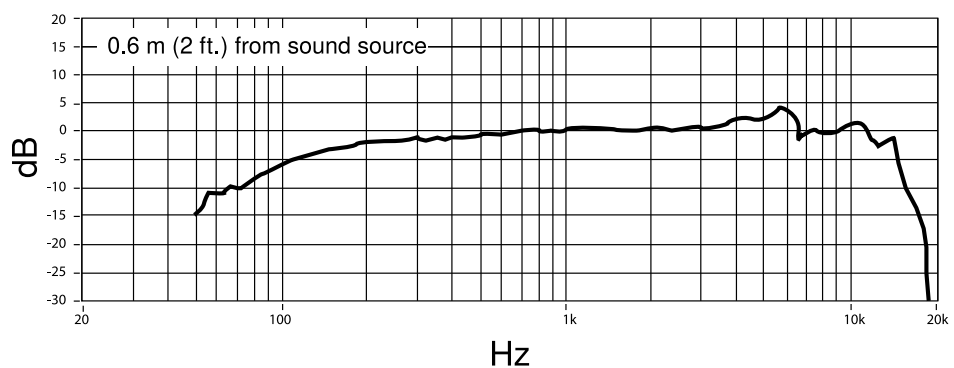

Frequency Response

SHURE®

LEGENDARY
PERFORMANCE™

www.shure.com

© 2015 Shure Incorporated