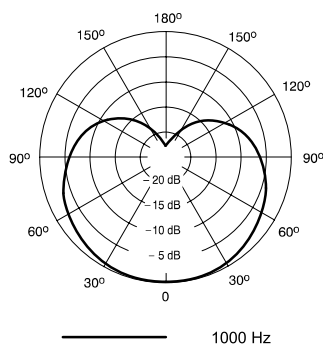

Polar Pattern