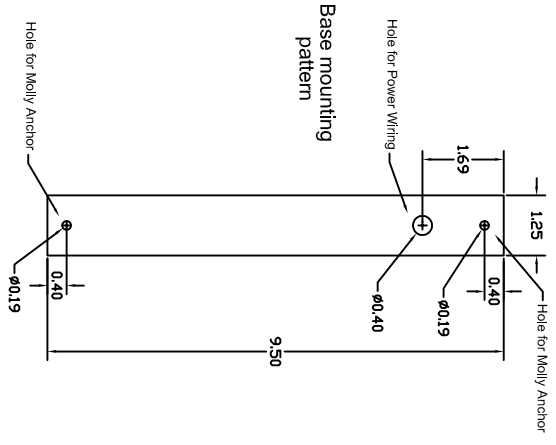

**NOTE:** Lettering style is an example of text placement  
 Lighting is via high power LEDs  
 color RED  
 Dimensions in INCHES  
 Power to Light Fixture 12 VDC

## Side View

## Top View