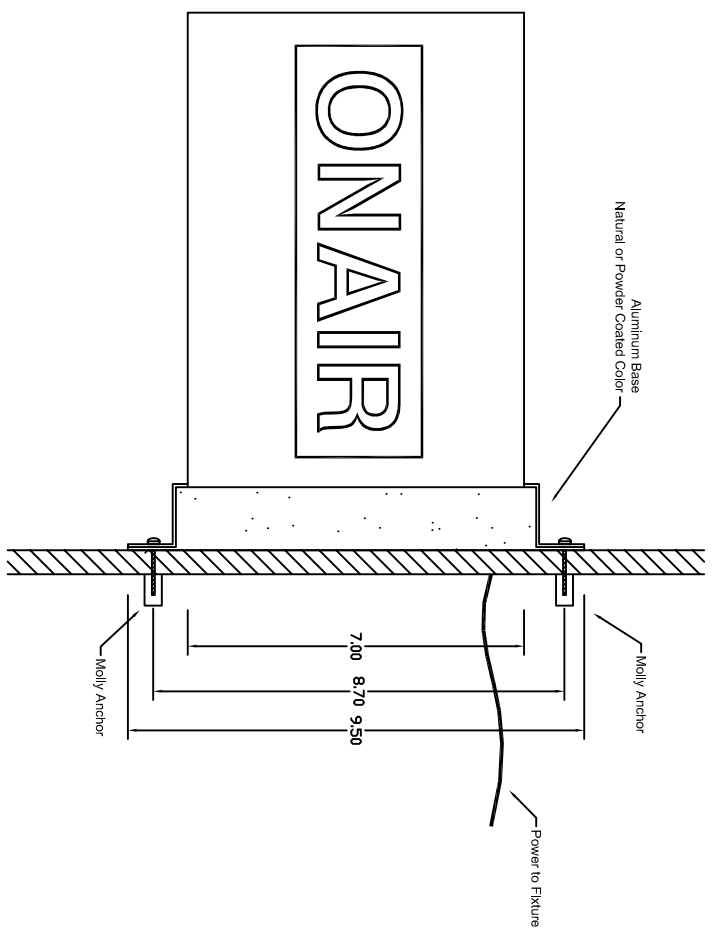

**NOTE:** Lettering style is an example of text placement  
 Lighting is via high power LEDs  
 color RED  
 Dimensions in INCHES  
 Power to Light Fixture 12 VDC

## Side View

## Top View